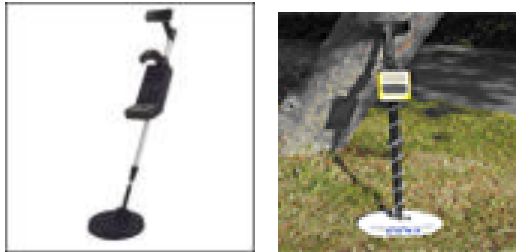

- **Power Mode** - Locates live cables radiating a detachable signal.
- **Radio Mode** - Locates metallic conductors radiating a detectable VLF signal.
- **Generator Mode** - Locates metallic conductors carrying a detectable signal by induction or connection using the signal generator.

Signal Generator

For use in conjunction with the PCL, the generator applies a signal by induction or by direct connection to the service required with the appropriate lead. The generator comes complete with 3 pin plug connector, direct connection leads and earth stake.

Signal clamp

Enables safe application of a signal to insulated conductors without the need for removing the insulation. A further advantage is provided through the addition of a distinct signal to the dedicated service reducing the chance of the signal coupling onto other services.

Diameter: 100 mm

Metal detector

Industry standard, the Viatec metal detector includes; two tuning controls, extendable shaft, headphones and loudspeaker.

Range: 10cm x 10cm box cover to 40cm

22.5 cm x 22.5 cm box cover to 55cm