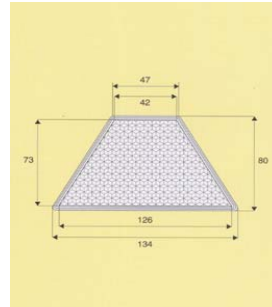

Viatec UK

Westfield Business Centre
Radstock, Bath BA3 4BH

Tel: 0870 6264184

Fax: 0870 6264186

Info@viatec-uk.com

www.viatec-uk.com

Viatec UK Barrier Reflectors

Single Carriageway reflectors

- Duo-directional red/white

Dual / Multiple Carriageway reflectors

- Single red / amber lenses

Dimensions

Reflector lens

- Lens height: 130 mm   Lens depth 70mm